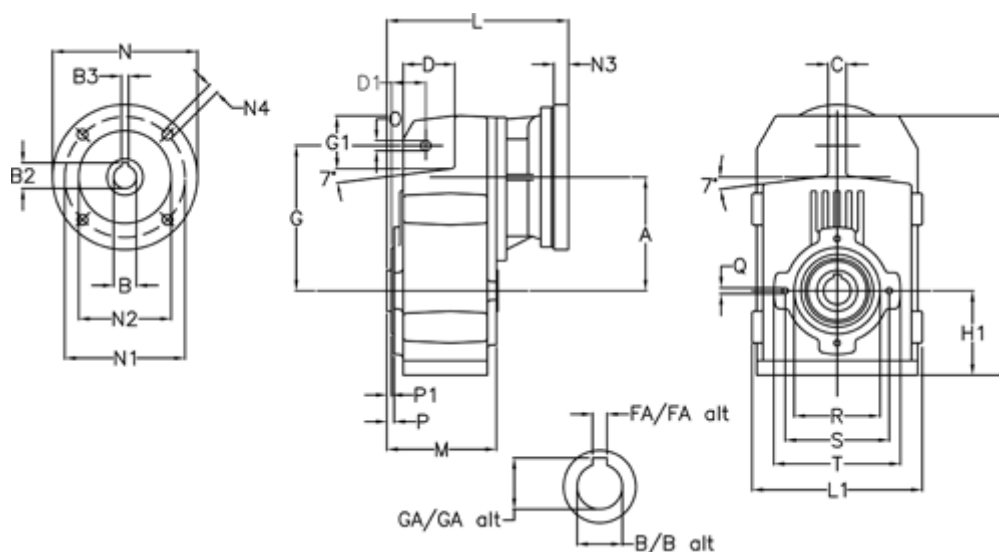

Article number: 29560201484240

Description: Shaft mounted gear  
A202H30-14,8-P100B5

## Measures

A = 125.00	FA = 8	M = 120.0	Q = M8x15
B = 30	G = 160	N = 250	R = 95
B1 = 28	G1 = 58.0	N1 = 215	S = 115
B2 = 31.3	GA = 33.3	N2 = 180	T = 140
B3 = 8	H = 286.0	N4 = M12x16	
C = 20	H1 = 92.5	O = 11	
D = 57.0	L = 227.0	P = 5.0	
D1 = 40.0	L1 = 188	P1 = 3.0	